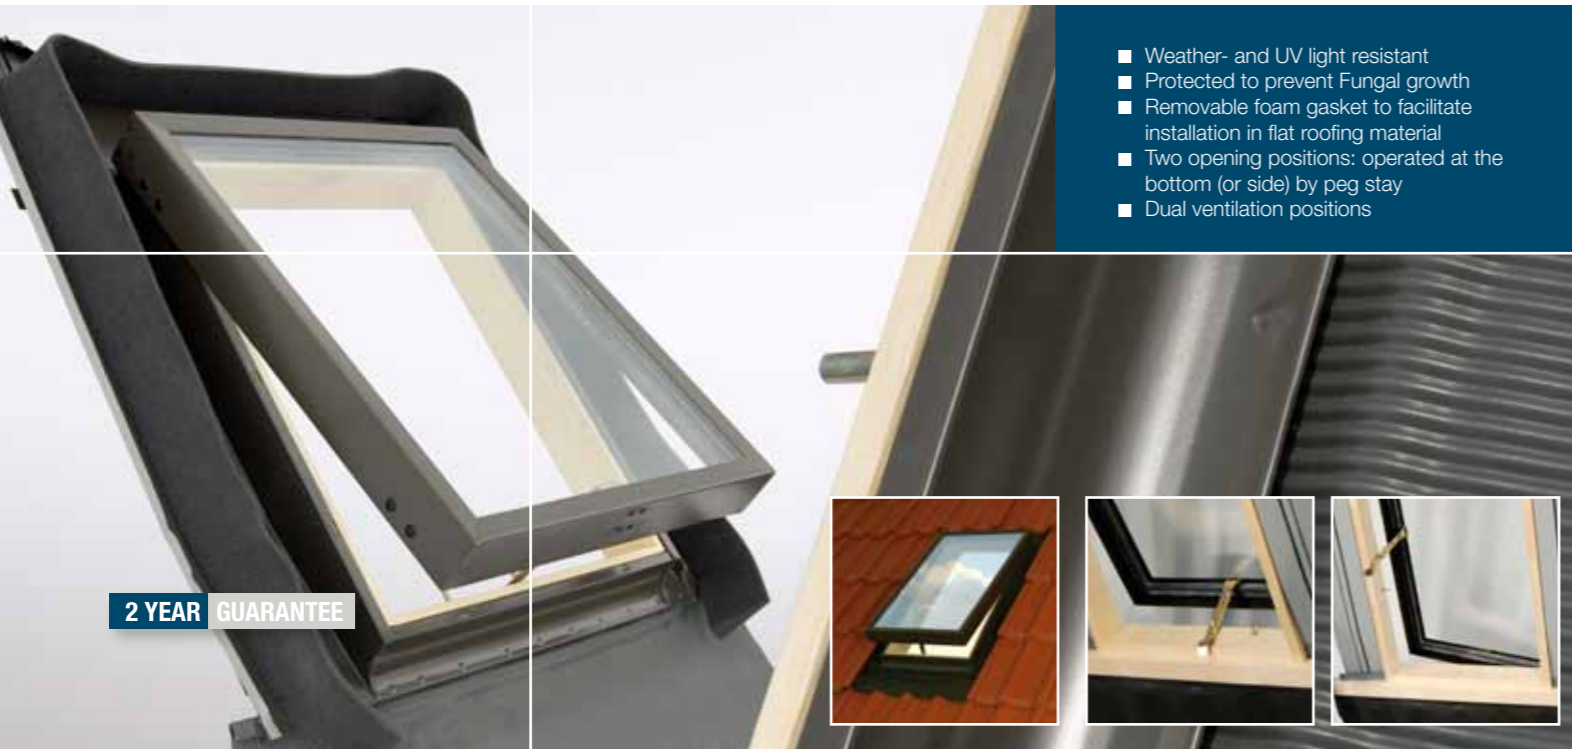

# DAKLUX® ECO

The DAKLUX® ECO is a roof window designed for uninhabited roofspaces. With its integrated flashing and user-friendly installation procedure, this skylight is a perfect solution for those dark spaces to create more light at a very affordable price.

The product can be installed in all roofing materials; this includes all slates and tiles with a height profile from 0-90 mm. The flexible system allows installation in roofs with pitches above 15 degrees.

# DAKLUX®

- Weather- and UV light resistant
- Protected to prevent Fungal growth
- Removable foam gasket to facilitate installation in flat roofing material
- Two opening positions: operated at the bottom (or side) by peg stay
- Dual ventilation positions